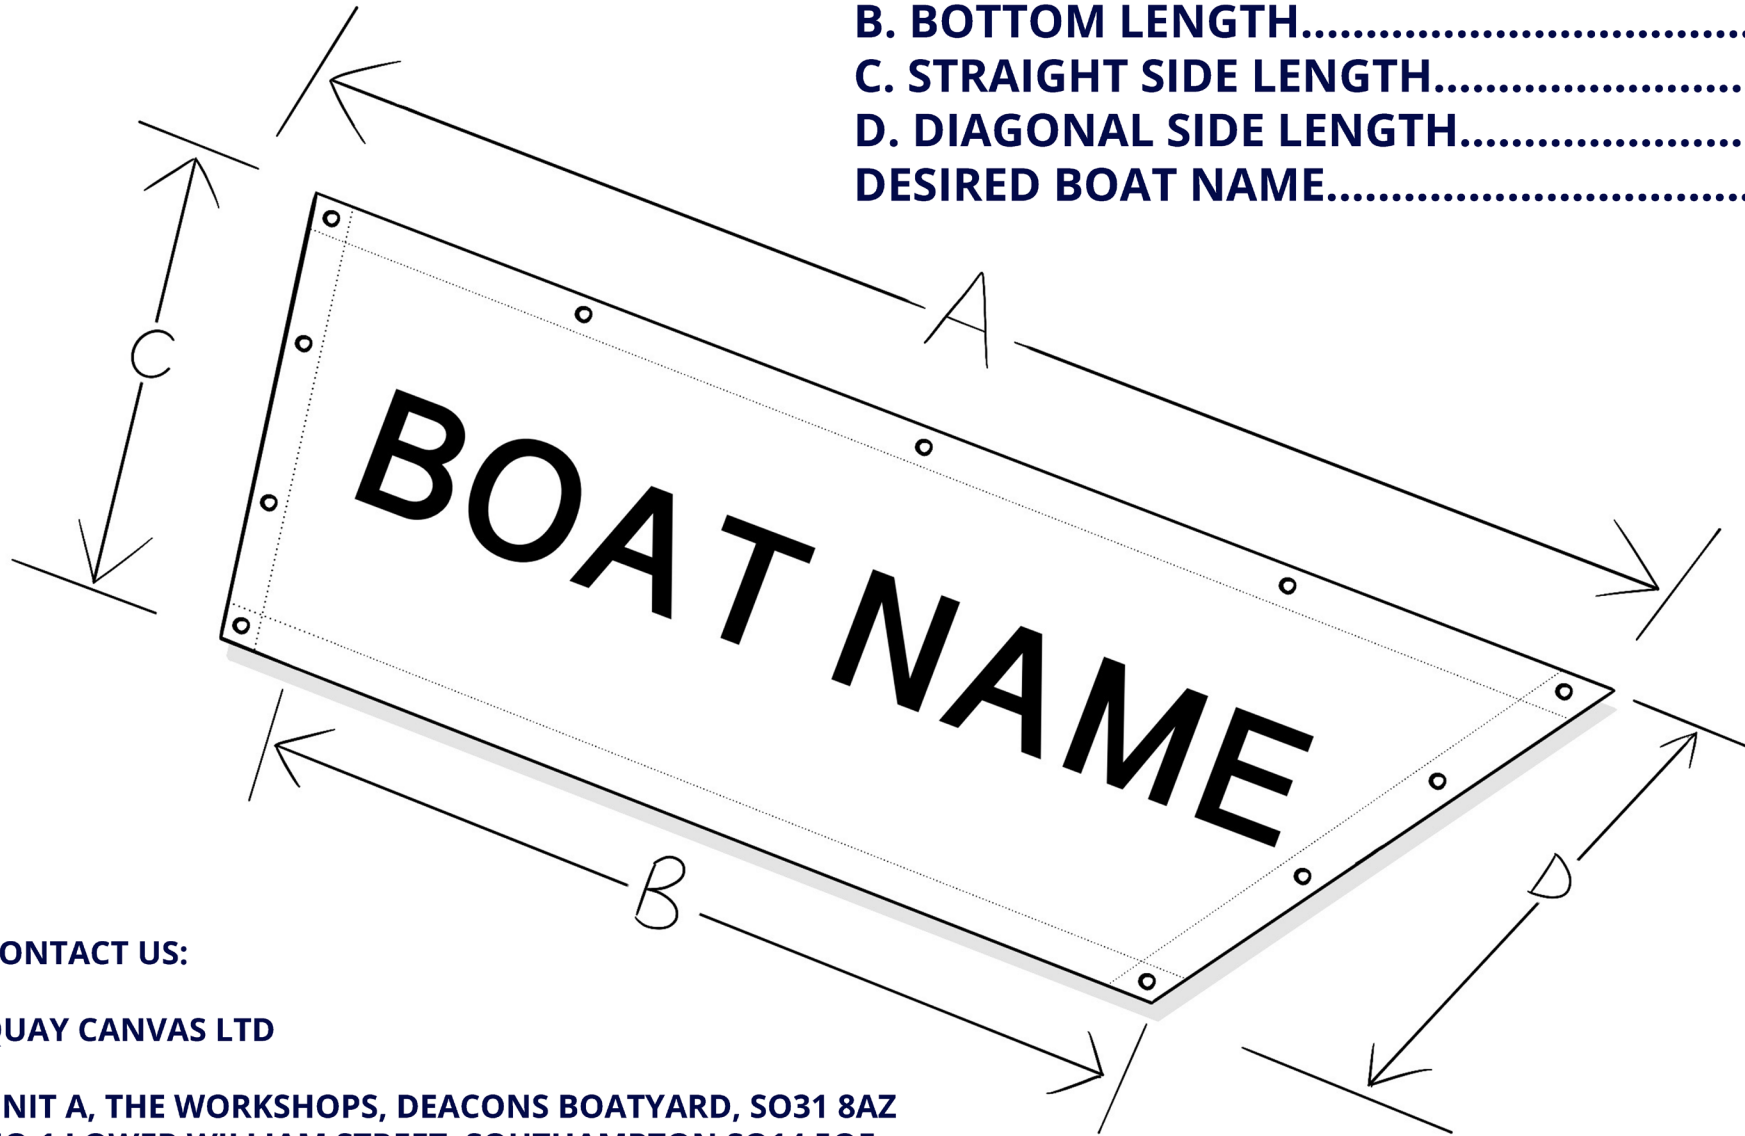

DODGERS

- A. TOP LENGTH.....
- B. BOTTOM LENGTH.....
- C. STRAIGHT SIDE LENGTH.....
- D. DIAGONAL SIDE LENGTH.....
- DESIRED BOAT NAME.....

CONTACT US:

QUAY CANVAS LTD

UNIT A, THE WORKSHOPS, DEACONS BOATYARD, SO31 8AZ